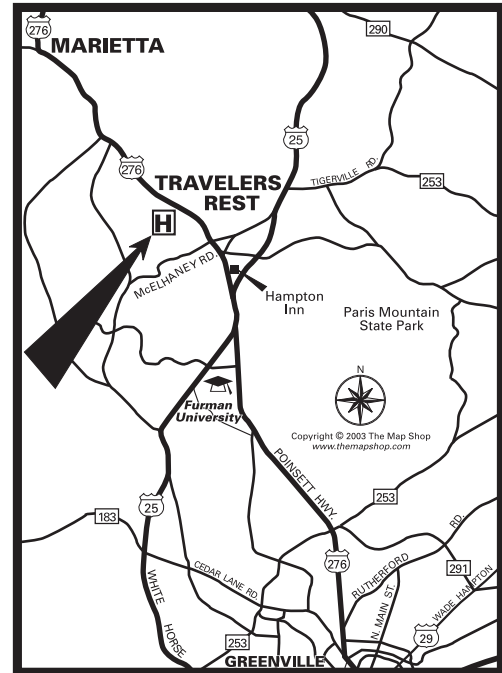

North Greenville Medical Campus

Hwy 276 • Travelers Rest, SC 29690-1598

864-834-5132

GREENVILLE
HEALTH SYSTEM

- Visitor Parking
- No Parking / Reserved
- Permit Parking

How to get there

Directions from Greenville

- Take Hwy 276 North to Travelers Rest
- Hwy 25 will merge with Hwy 276 about a mile past Furman University
- Stay left on Hwy 276 through Travelers Rest
- As you go under the underpass and pass the Hampton Inn on right, North Greenville Campus will be on the left approximately 1.5 miles