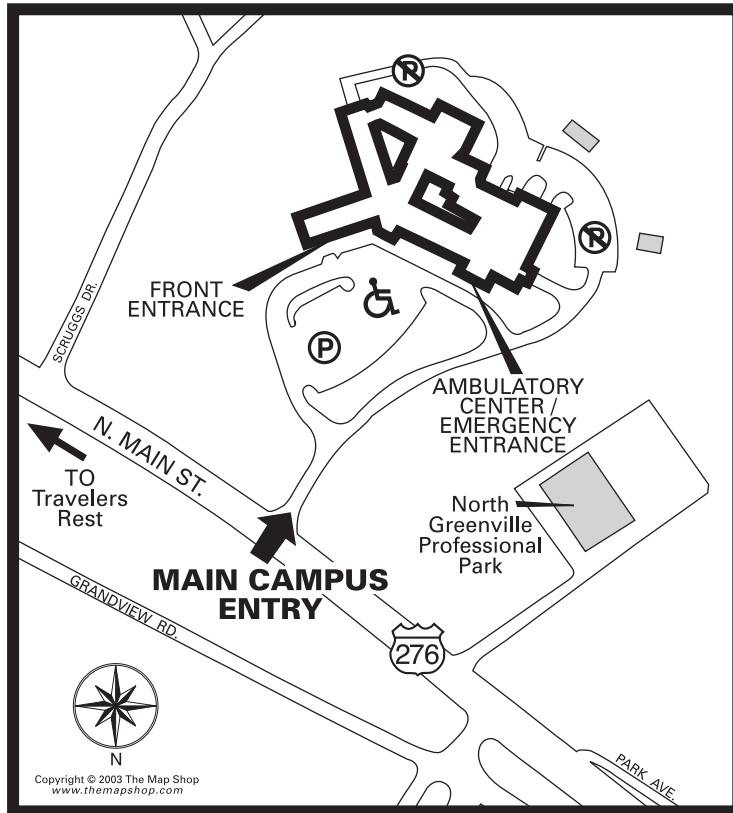

North Greenville Medical Campus

Hwy 276 • Travelers Rest, SC 29690-1598

864-834-5132

GREENVILLE
HEALTH SYSTEM

- Visitor Parking
- No Parking / Reserved
- Permit Parking

How to get there

Directions from Greenville

- Take Hwy 276 North to Travelers Rest
- Hwy 25 will merge with Hwy 276 about a mile past Furman University
- Stay left on Hwy 276 through Travelers Rest
- As you go under the underpass and pass the Hampton Inn on right, North Greenville Campus will be on the left approximately 1.5 miles